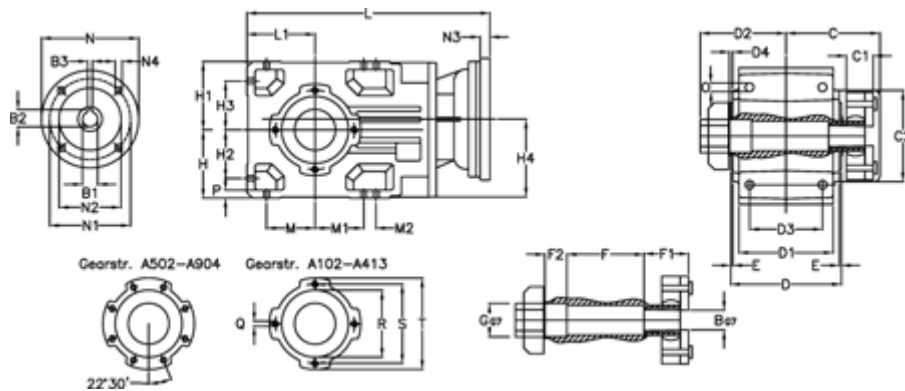

Article number: 296003522326330

Description: Bevel helical gearbox
A353QF35-223,2-P80B5

Measures

| | | | | |
|-----------|---------------------------------|------------|-----------|-------------|
| B = 35 | D1 = 166 | F2 = 53 | L = 436.5 | N3 = 4 |
| B1 = 19 | D2 = 80 | G = 42 | L1 = 100 | N4 = M10x12 |
| B2 = 21.8 | D3 = 135 | GA = 43 | M = 73.0 | O = 12.0 |
| B3 = 6 | d4 = 5.0 | H = 100 | M1 = 73.0 | P = 11 |
| C = 70.0 | Description = A353 QF-xx P80 B5 | H1 = 100 | M2 = 11 | Q = M10x17 |
| C1 = 24 | E = 3.5 | H2 = 73.0 | N = 200 | R = 110 |
| C2 = 90.0 | F = 12.0 | H3 = 73.0 | N1 = 165 | S = 130 |
| D = 173 | F1 = 48.0 | H4 = 114.0 | N2 = 130 | T = 150 |